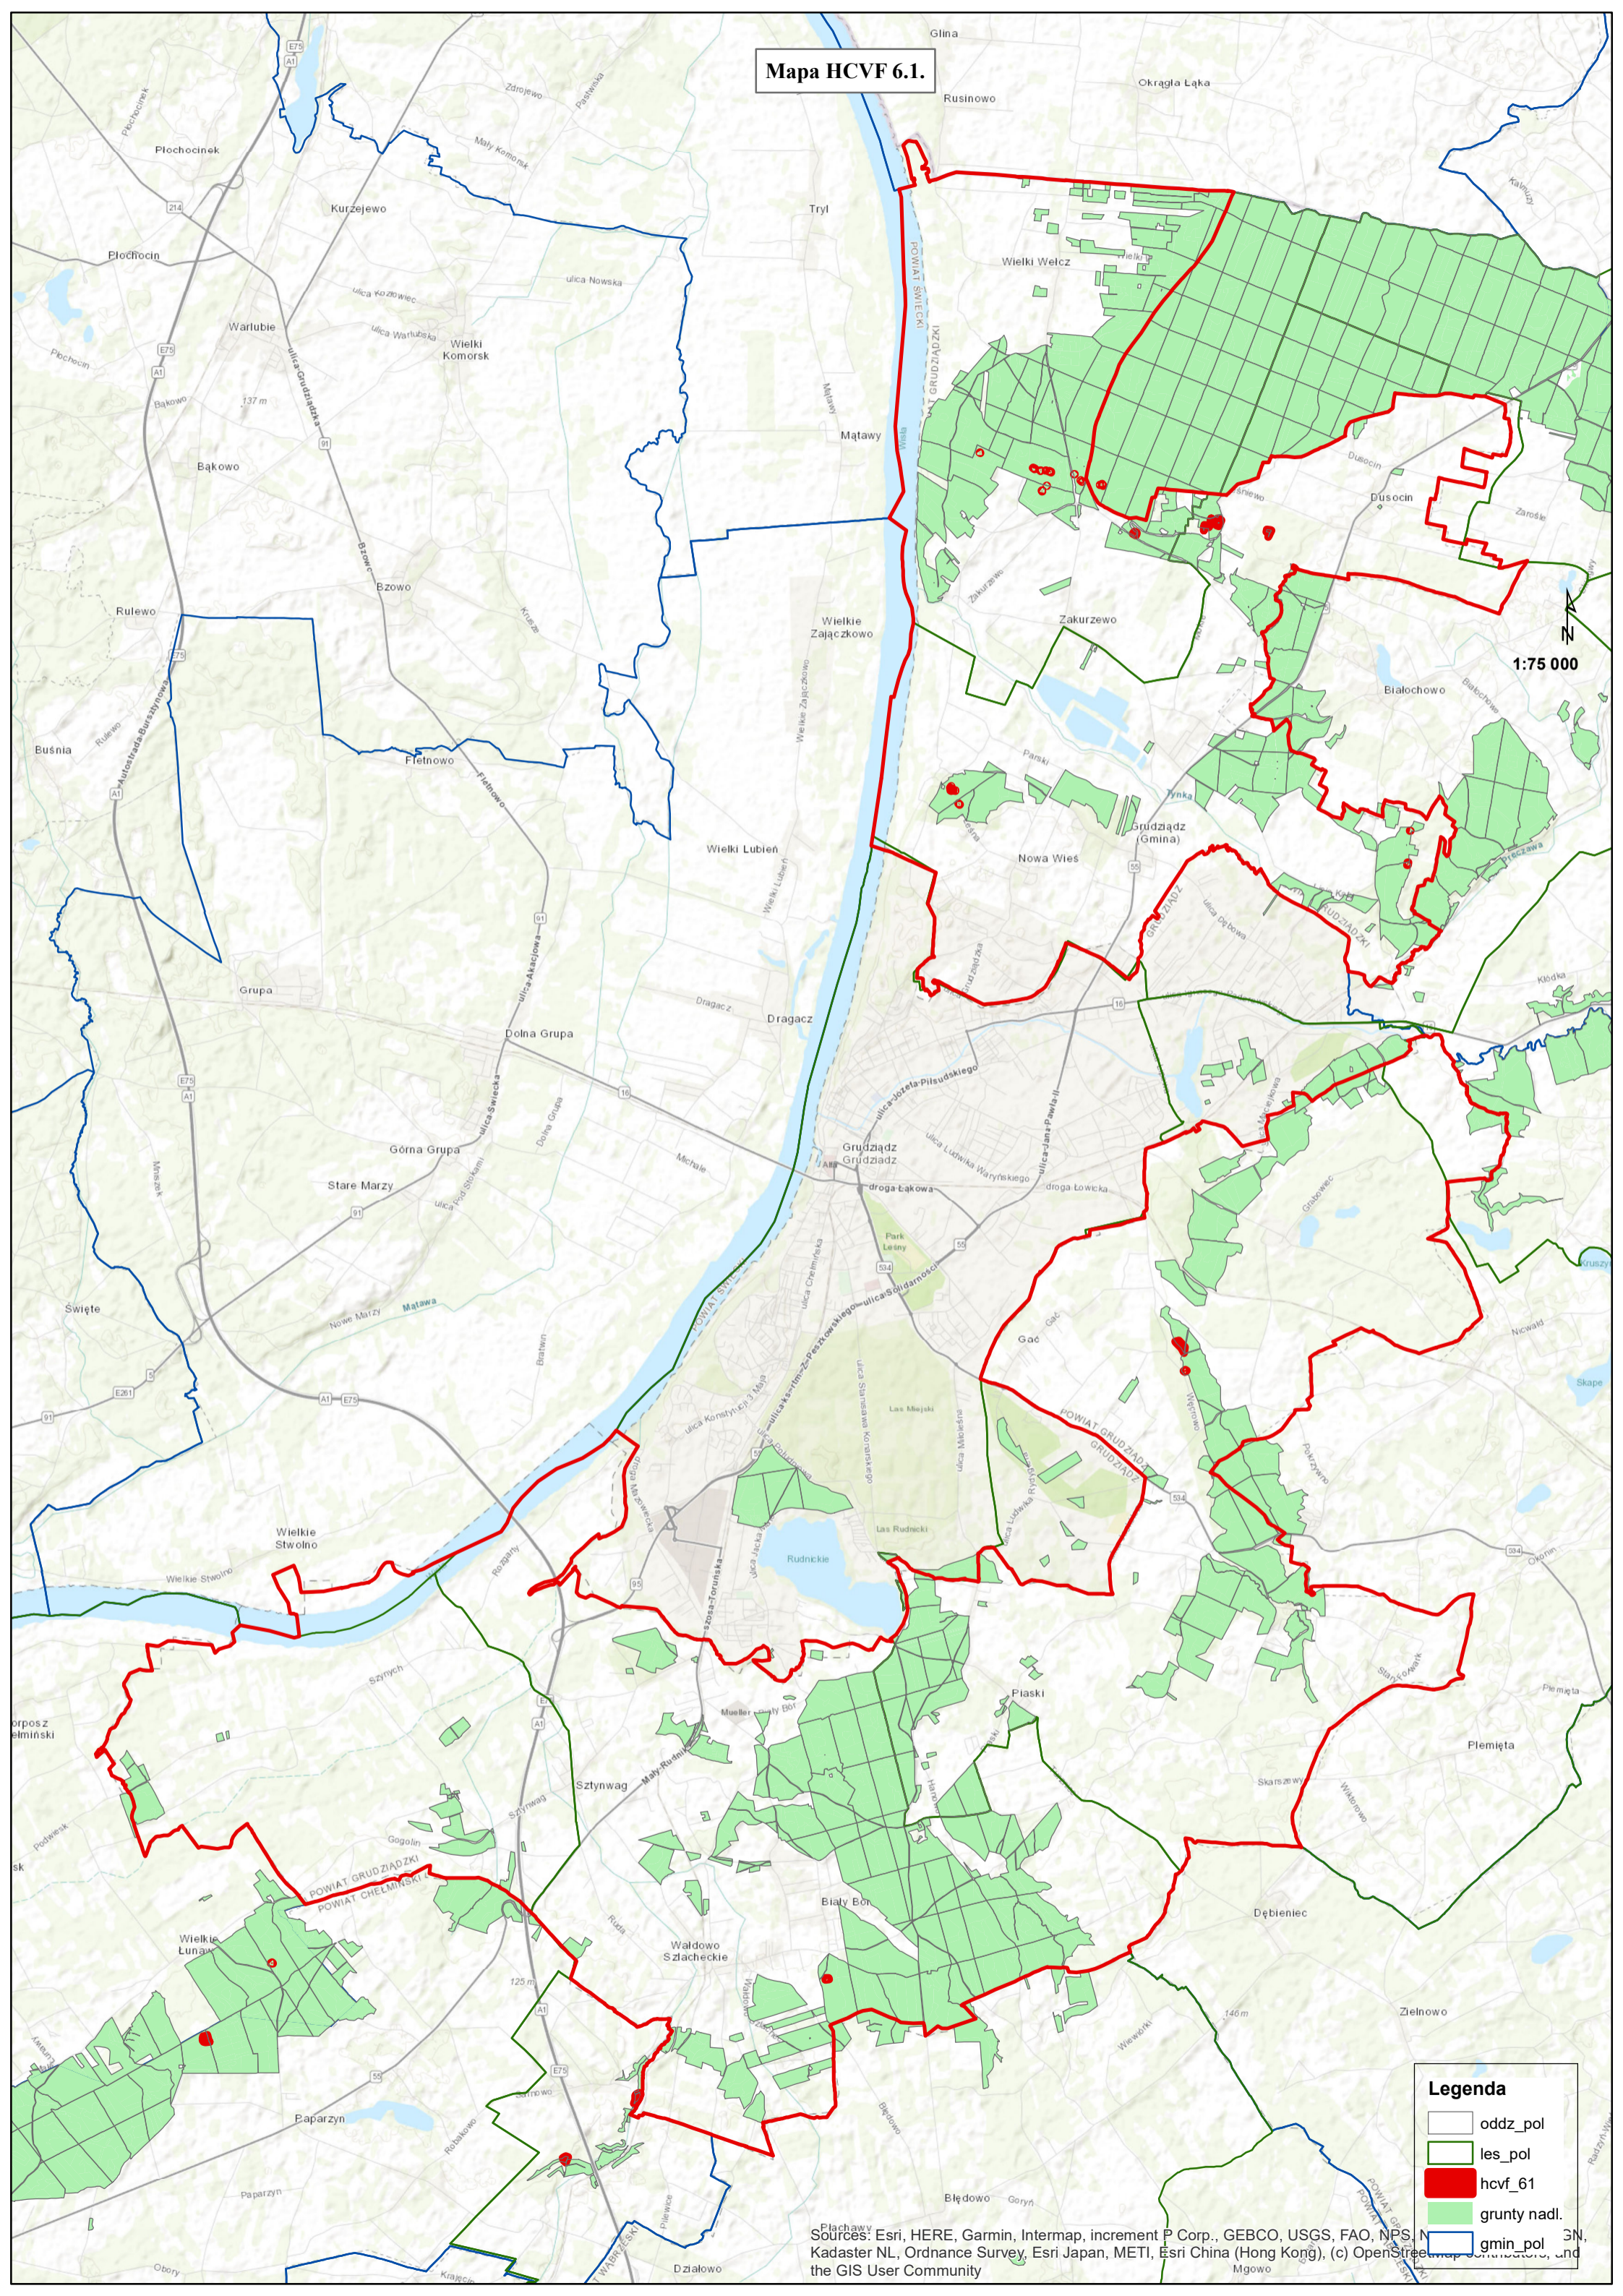

Mapa HCVF 6.1.

Legenda

- oddz_pol
- les_pol
- hcvf_61
- grunty_nadl.
- gmin_pol

Sources: Esri, HERE, Garmin, Intermap, increment P Corp., GEBCO, USGS, FAO, NPS, NGA, Swatch, Swatch, Kadaster NL, Ordnance Survey, Esri Japan, METI, Esri China (Hong Kong), (c) OpenStreetMap contributors, and the GIS User Community